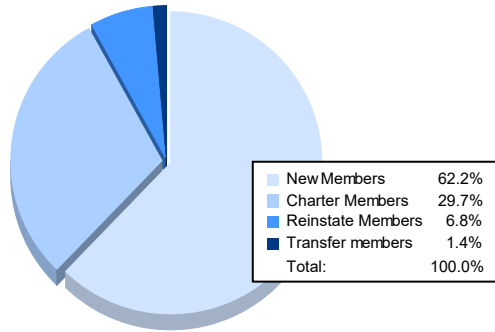

Year	New Clubs	Dropped Clubs	Gain/ Loss Clubs	New Members	Charter Members	Reinstate Members	Transfer Members	Total Member Added	Total Members Dropped	Gain/ Loss Members
2016-2017	1	0	1	122	20	1	1	144	85	59
2017-2018	2	1	1	132	56	3	8	199	153	46
2018-2019	1	0	1	98	21	3	2	124	141	-17
2019-2020	1	1	0	63	28	8	1	100	117	-17
2020-2021	1	2	-1	46	22	5	1	74	163	-89
<b>Average</b>	<b>1</b>	<b>1</b>	<b>0</b>	<b>92</b>	<b>29</b>	<b>4</b>	<b>3</b>	<b>128</b>	<b>132</b>	<b>-4</b>

### Membership Composition June 2021 Cumulative

### Gender Composition June 2021 Cumulative