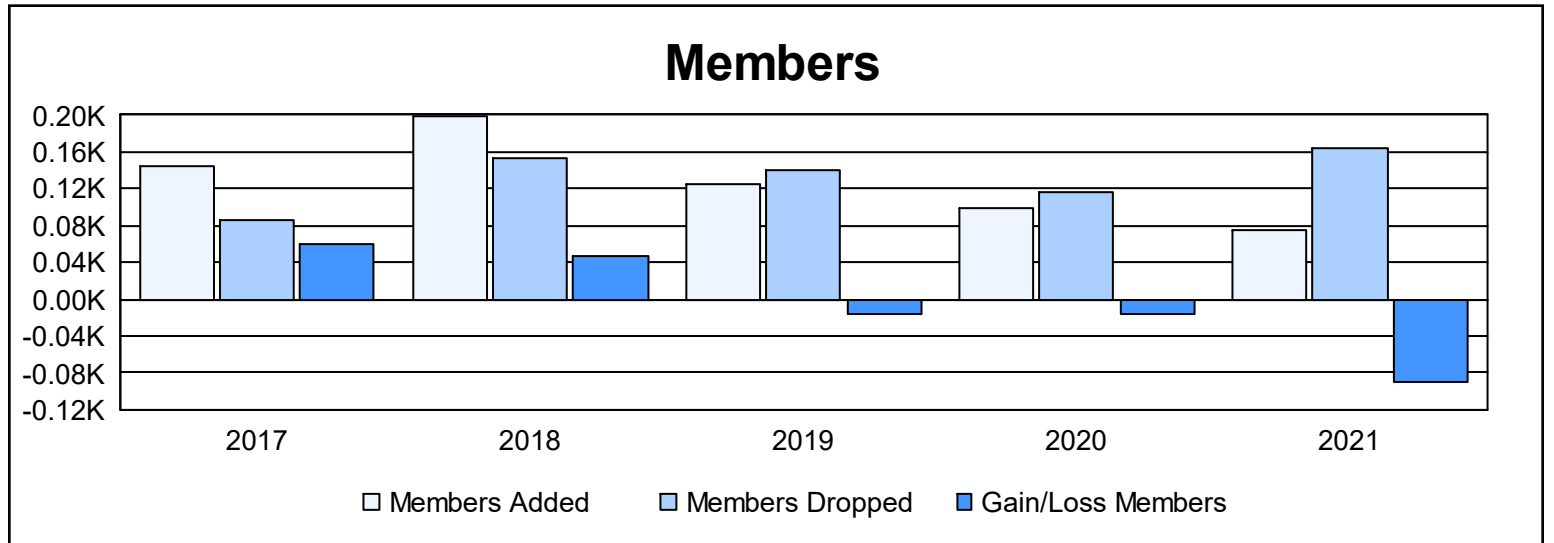

Year	New Clubs	Dropped Clubs	Gain/ Loss Clubs	New Members	Charter Members	Reinstate Members	Transfer Members	Total Member Added	Total Members Dropped	Gain/ Loss Members
2016-2017	1	0	1	122	20	1	1	144	85	59
2017-2018	2	1	1	132	56	3	8	199	153	46
2018-2019	1	0	1	98	21	3	2	124	141	-17
2019-2020	1	1	0	63	28	8	1	100	117	-17
2020-2021	1	2	-1	46	22	5	1	74	163	-89
<b>Average</b>	<b>1</b>	<b>1</b>	<b>0</b>	<b>92</b>	<b>29</b>	<b>4</b>	<b>3</b>	<b>128</b>	<b>132</b>	<b>-4</b>

### Membership Composition June 2021 Cumulative