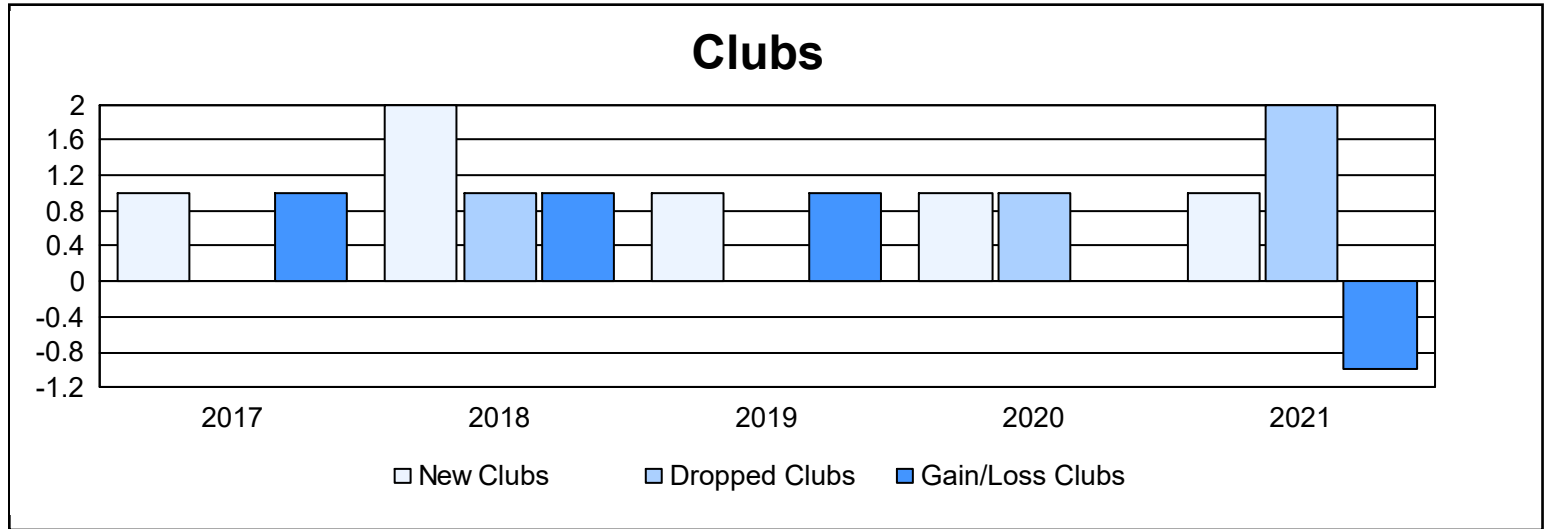

Year	New Clubs	Dropped Clubs	Gain/ Loss Clubs	New Members	Charter Members	Reinstate Members	Transfer Members	Total Member Added	Total Members Dropped	Gain/ Loss Members
2016-2017	1	0	1	122	20	1	1	144	85	59
2017-2018	2	1	1	132	56	3	8	199	153	46
2018-2019	1	0	1	98	21	3	2	124	141	-17
2019-2020	1	1	0	63	28	8	1	100	117	-17
2020-2021	1	2	-1	46	22	5	1	74	163	-89
<b>Average</b>	<b>1</b>	<b>1</b>	<b>0</b>	<b>92</b>	<b>29</b>	<b>4</b>	<b>3</b>	<b>128</b>	<b>132</b>	<b>-4</b>

### Membership Composition June 2021 Cumulative